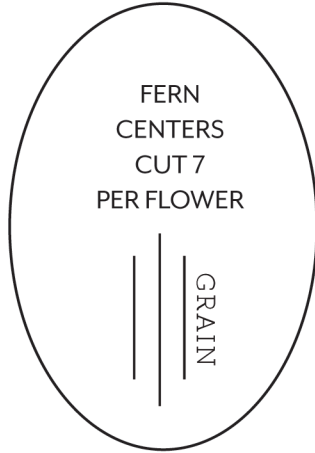

BEFORE CUTTING CREPE PAPER, SEE WORKSHOP VIDEO FOR  
DETAILS ON HOW TO GET THE MOST FROM YOUR PAPER

CUTTING MACHINE NOT RECOMMENDED FOR THIS FLOWER  
WITH THE EXCEPTION OF CARD STOCK PIECES

LARGE CORAL PETALS  
CUT 16 PER FLOWER

FOLD

SMALL CORAL PETALS  
CUT 16 PER FLOWER

FOLD

CORAL  
CENTERS  
CUT 7

SVG AVAILABLE  
FOR THIS PIECE