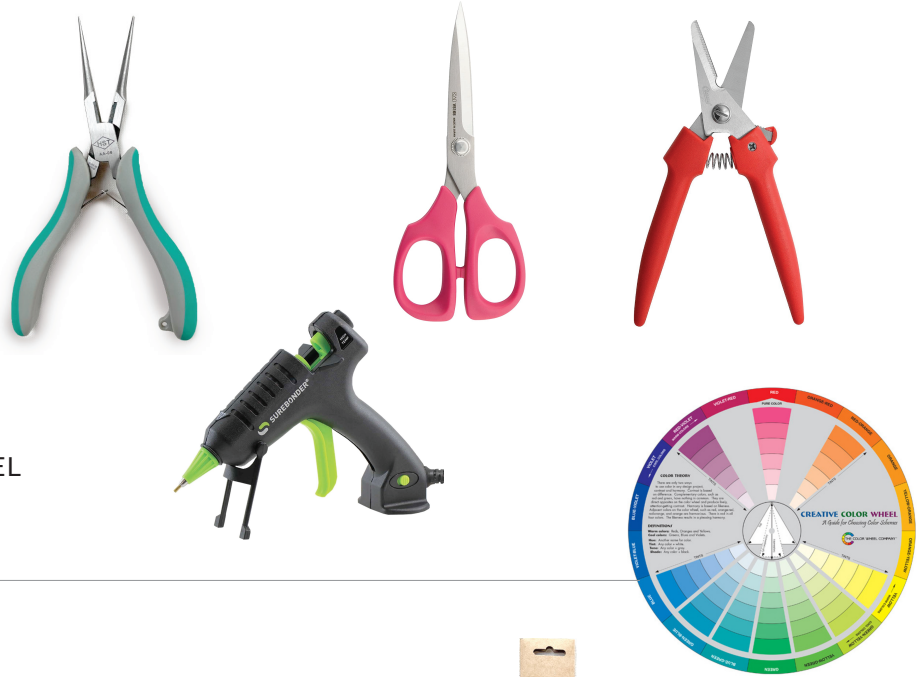

## TOOLS

- WIRE CUTTERS
- HOT GLUE GUN
- SCISSORS
- FLORAL CLIPPERS
- CREATIVE COLOR WHEEL

## MATERIALS

- POLY-PELLETS OR WHITE RICE
- 18-GAUGE GREEN WIRE
- BROWN BIND WIRE
- RUSTIC VINE WIRE
- GRAPEVINE WREATH - 10 INCH
- STRAW WREATH - 14 INCH
- HEAVY CREPE PAPER - JUNIPER
- GREEN FLORAL TAPE

# SUPPLY CHECKLIST

CRAFT CHICKEN WIRE

REINDEER MOSS

FLORAL FOAM

WATERPROOF FLORAL TAPE - 1/4 INCH

FLORAL WATER TUBES

CORSAGE PINS

CORSAGE MAGNETS

WRIST CORSAGE BAND

SOFT RIBBONS

WE USED MAY ARTS 1.25 INCH SILK RIBBON  
(SK-5 IN COLORS 18 AND 93)