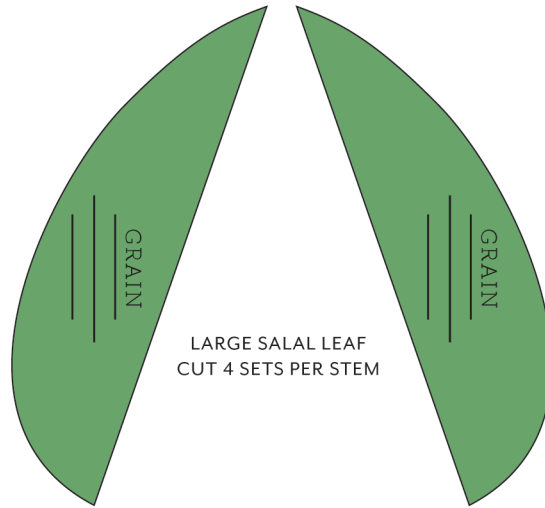

SIMPLE ANEMONE LEAF
CUT 4 SETS PER STEM

OR

DETAILED ANEMONE LEAF
CUT 4 SETS PER STEM

SMALL SALAL LEAF
CUT 4 SETS PER STEM

LARGE SALAL LEAF
CUT 4 SETS PER STEM

RUSCUS
LEAVES
CUT 16 PER
BRANCH

MYRTLE
LEAVES
CUT 2 PER
BRANCH