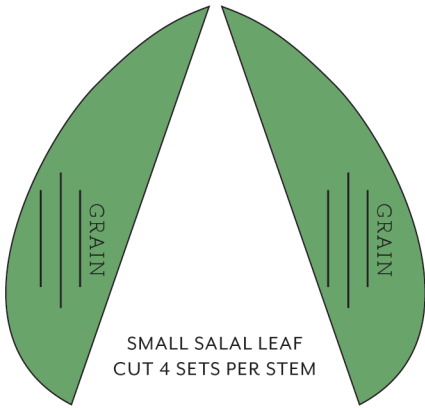

SIMPLE ANEMONE LEAF
CUT 4 SETS PER STEM

OR

DETAILED ANEMONE LEAF
CUT 4 SETS PER STEM

SMALL SALAL LEAF
CUT 4 SETS PER STEM

LARGE SALAL LEAF
CUT 4 SETS PER STEM

RUSCUS
LEAVES
CUT 16 PER
BRANCH

MYRTLE
LEAVES
CUT 2 PER
BRANCH