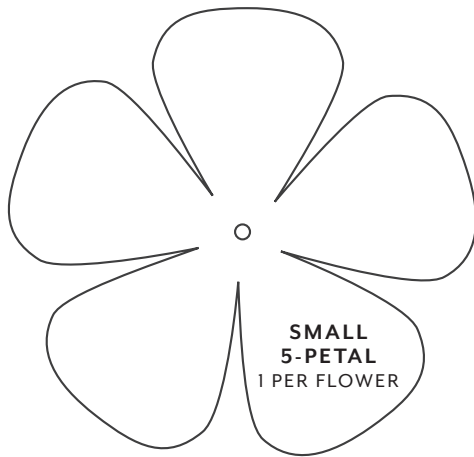

gardenias & buds

**CUTTING INSTRUCTIONS
TO MAKE 5 FLOWERS + 5 BUDS**

flower petals

CITRUS PACK COLOR #4

CUT 10 LARGE 3-PETAL, 10 MEDIUM 3-PETAL,
5 MEDIUM 5-PETAL, 10 SMALL 5-PETAL

sepals

CONIFER PACK COLOR #2

CUT 10 TOTAL