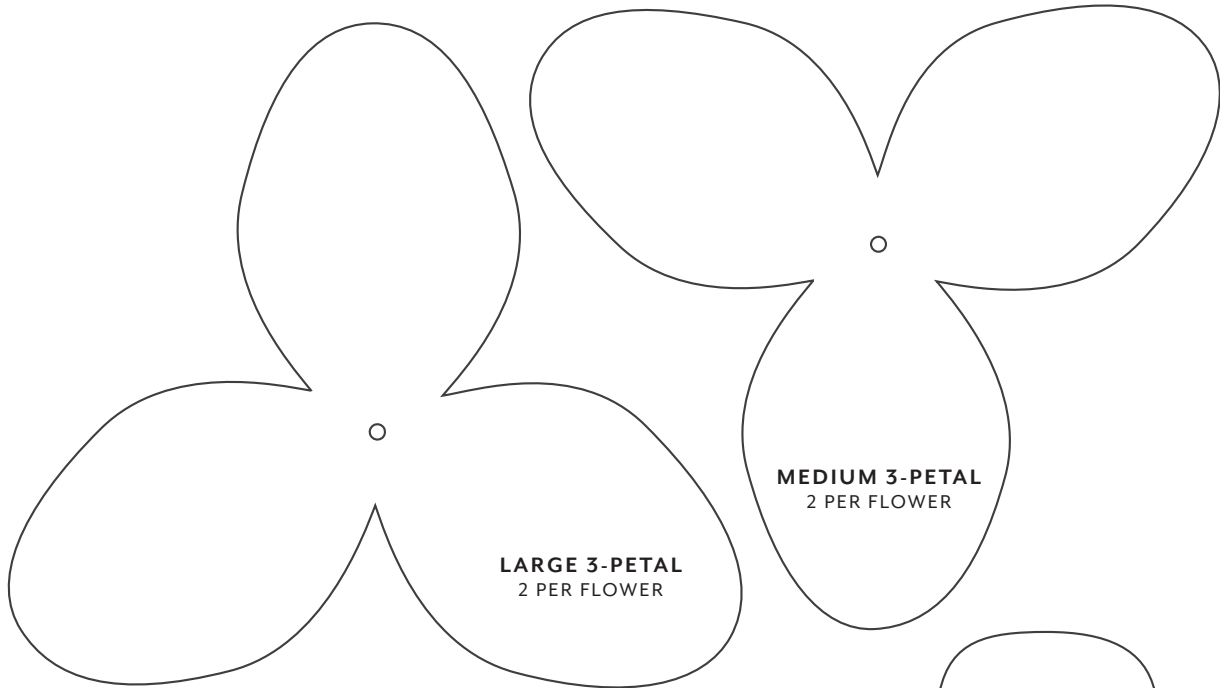

gardenias & buds

**CUTTING INSTRUCTIONS
TO MAKE 5 FLOWERS + 5 BUDS**

flower petals

CITRUS PACK COLOR #4

CUT 10 LARGE 3-PETAL, 10 MEDIUM 3-PETAL,
5 MEDIUM 5-PETAL, 10 SMALL 5-PETAL

sepals

CONIFER PACK COLOR #2

CUT 10 TOTAL