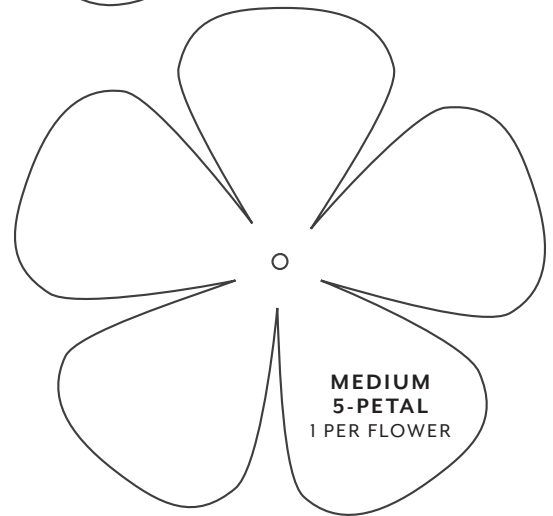

gardenias & buds

**CUTTING INSTRUCTIONS
TO MAKE 5 FLOWERS + 5 BUDS**

flower petals

CITRUS PACK COLOR #4

CUT 10 LARGE 3-PETAL, 10 MEDIUM 3-PETAL,
5 MEDIUM 5-PETAL, 10 SMALL 5-PETAL

sepals

CONIFER PACK COLOR #2

CUT 10 TOTAL