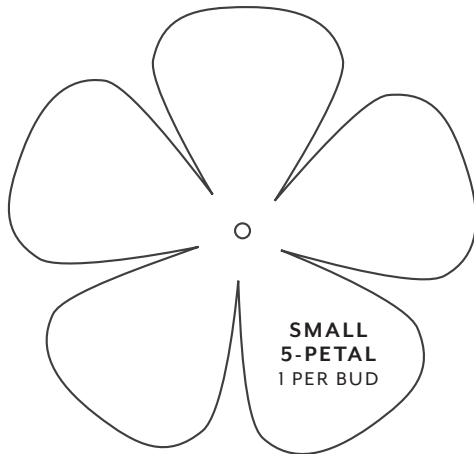

gardenias & buds

**CUTTING INSTRUCTIONS
TO MAKE 5 FLOWERS + 5 BUDS**

flower petals

CITRUS PACK COLOR #4

CUT 10 LARGE 3-PETAL, 10 MEDIUM 3-PETAL,
5 MEDIUM 5-PETAL, 10 SMALL 5-PETAL

sepals

CONIFER PACK COLOR #2

CUT 10 TOTAL