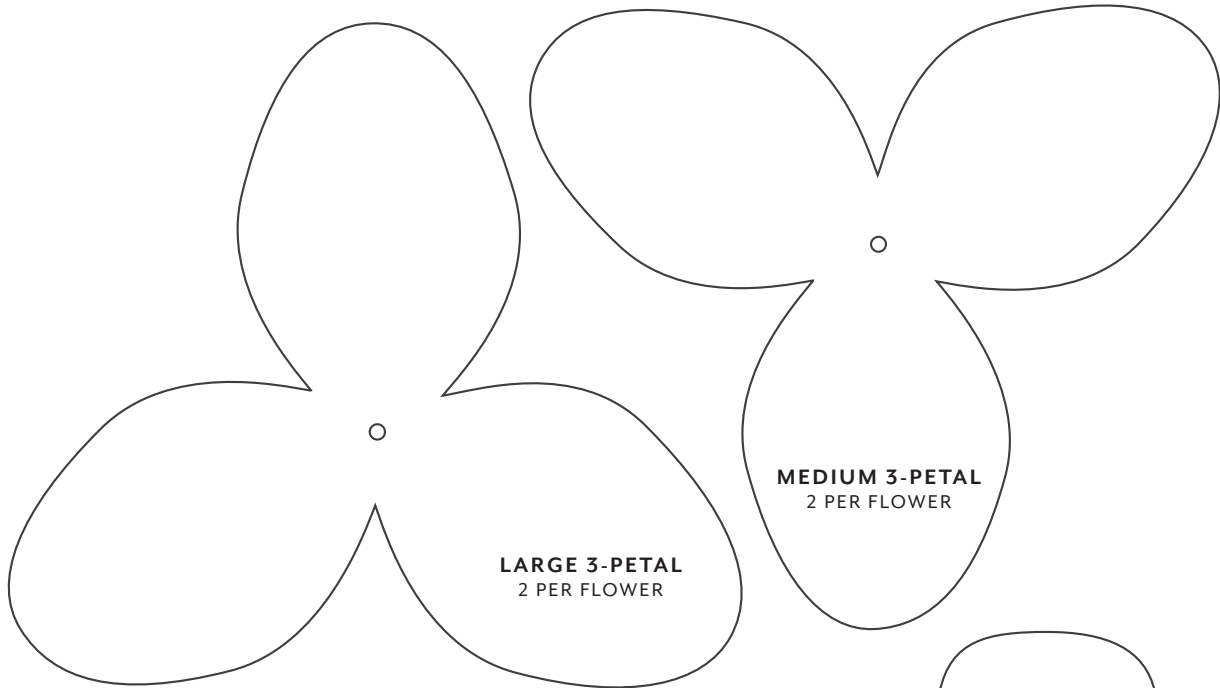

gardenias & buds

CUTTING INSTRUCTIONS TO MAKE 5 FLOWERS + 5 BUDS

flower petals

CITRUS PACK COLOR #4

CUT 10 LARGE 3-PETAL, 10 MEDIUM 3-PETAL,
5 MEDIUM 5-PETAL, 10 SMALL 5-PETAL

sepals

CONIFER PACK COLOR #2

CUT 10 TOTAL