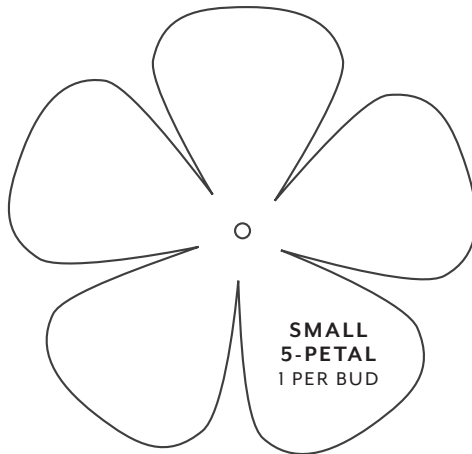

gardenias & buds

CUTTING INSTRUCTIONS TO MAKE 5 FLOWERS + 5 BUDS

flower petals

CITRUS PACK COLOR #4

CUT 10 LARGE 3-PETAL, 10 MEDIUM 3-PETAL,
5 MEDIUM 5-PETAL, 10 SMALL 5-PETAL

sepals

CONIFER PACK COLOR #2

CUT 10 TOTAL