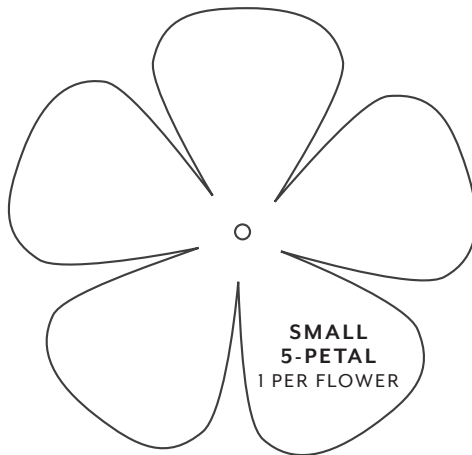

gardenias & buds

CUTTING INSTRUCTIONS TO MAKE 5 FLOWERS + 5 BUDS

flower petals

CITRUS PACK COLOR #4

CUT 10 LARGE 3-PETAL, 10 MEDIUM 3-PETAL,
5 MEDIUM 5-PETAL, 10 SMALL 5-PETAL

sepals

CONIFER PACK COLOR #2

CUT 10 TOTAL