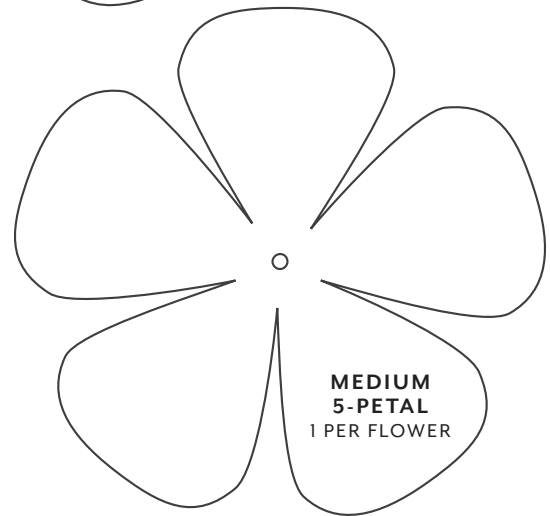

gardenias & buds

CUTTING INSTRUCTIONS TO MAKE 5 FLOWERS + 5 BUDS

flower petals

CITRUS PACK COLOR #4

CUT 10 LARGE 3-PETAL, 10 MEDIUM 3-PETAL,
5 MEDIUM 5-PETAL, 10 SMALL 5-PETAL

sepals

CONIFER PACK COLOR #2

CUT 10 TOTAL