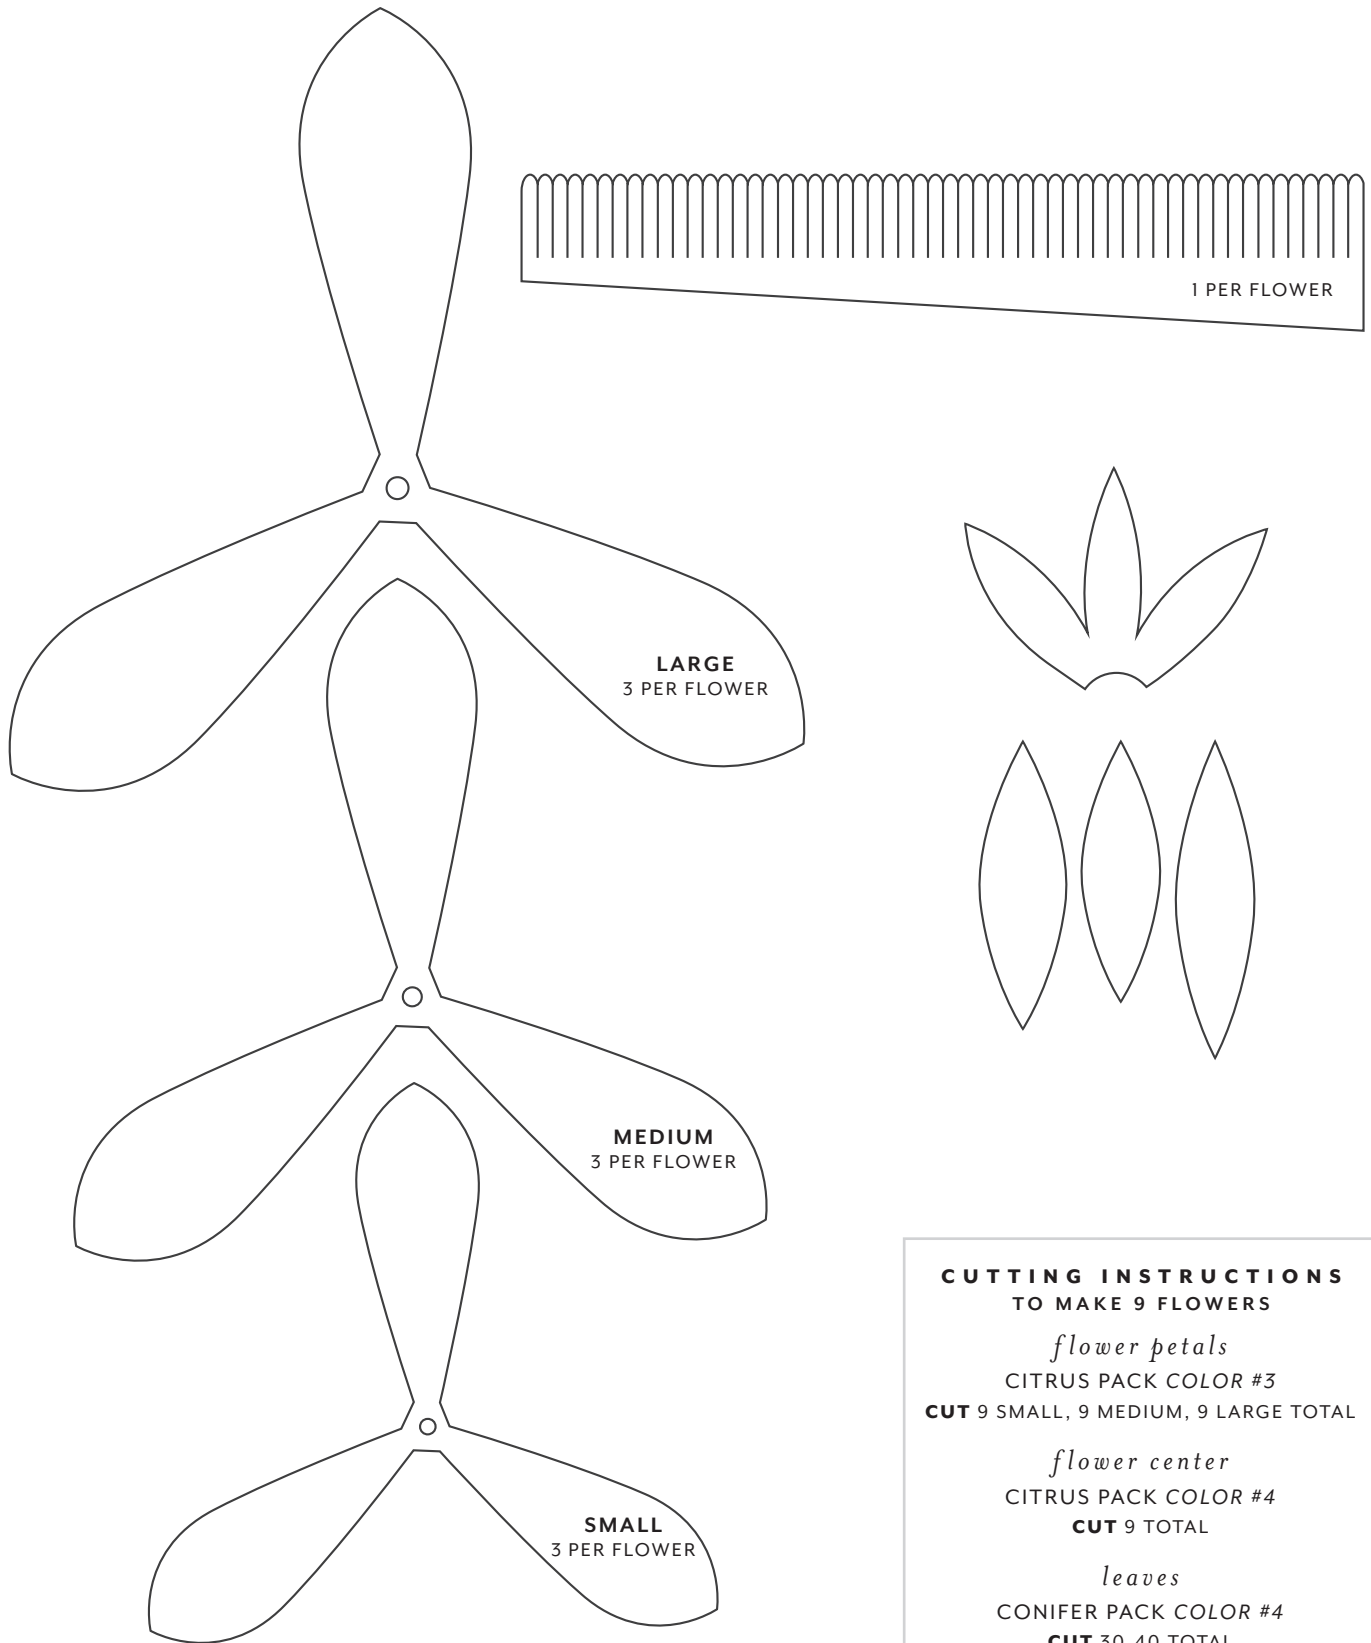

butterfly magnolia branch

**CUTTING INSTRUCTIONS
TO MAKE 9 FLOWERS**

flower petals
CITRUS PACK COLOR #3
CUT 9 SMALL, 9 MEDIUM, 9 LARGE TOTAL

flower center
CITRUS PACK COLOR #4
CUT 9 TOTAL

leaves
CONIFER PACK COLOR #4
CUT 30-40 TOTAL