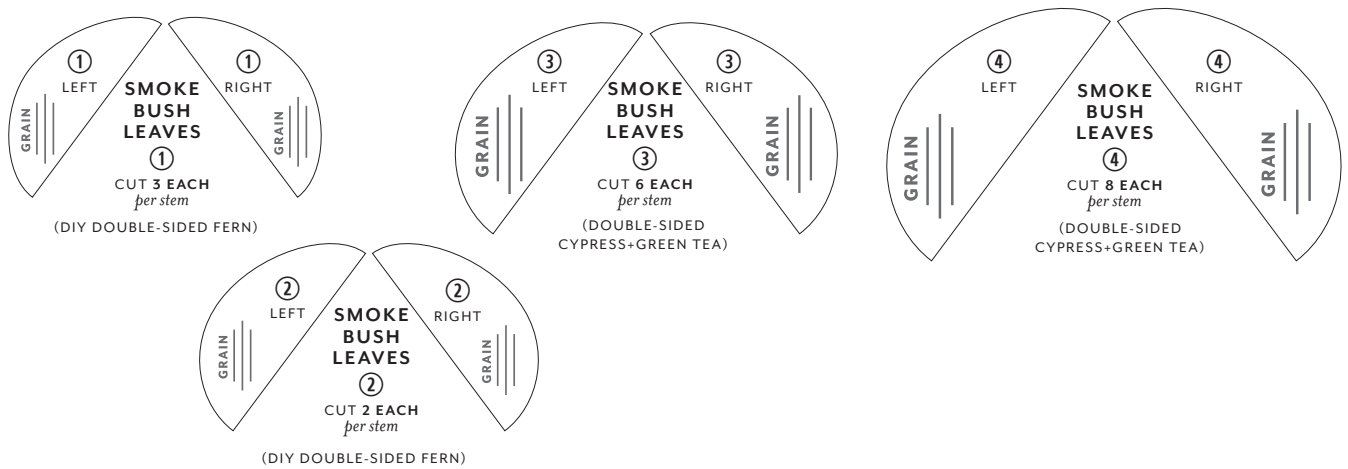

*hypericum berry stem* LEAVES FROM DOUBLE-SIDED CREPE PAPER & SEPALS FROM EXTRA-FINE CREPE

*wildcraft gold smoke bush* MADE FROM DOUBLE-SIDED CREPE PAPER

*lavender stem* MADE FROM DOUBLE-SIDED CREPE PAPER

*silver dollar eucalyptus* LEAVES FROM EXTRA-FINE CREPE PAPER