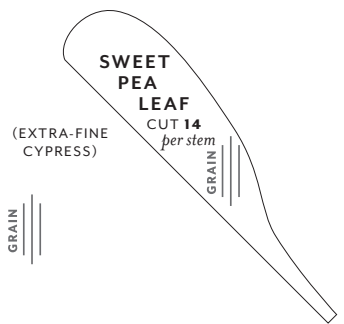

japanese anemone

MADE FROM DOUBLE-SIDED CREPE PAPER

clematis

PETALS & LEAVES FROM EXTRA-FINE CREPE PAPER AND STAMEN FROM HEAVY CREPE PAPER

pink cosmos flower PETALS FROM EXTRA-FINE CREPE PAPER & STAMEN FROM HEAVY CREPE

sweet pea stem MADE FROM EXTRA-FINE CREPE PAPER

pink lemonade tulip PETALS FROM HEAVY CREPE PAPER & LEAVES FROM DOUBLE-SIDED CREPE