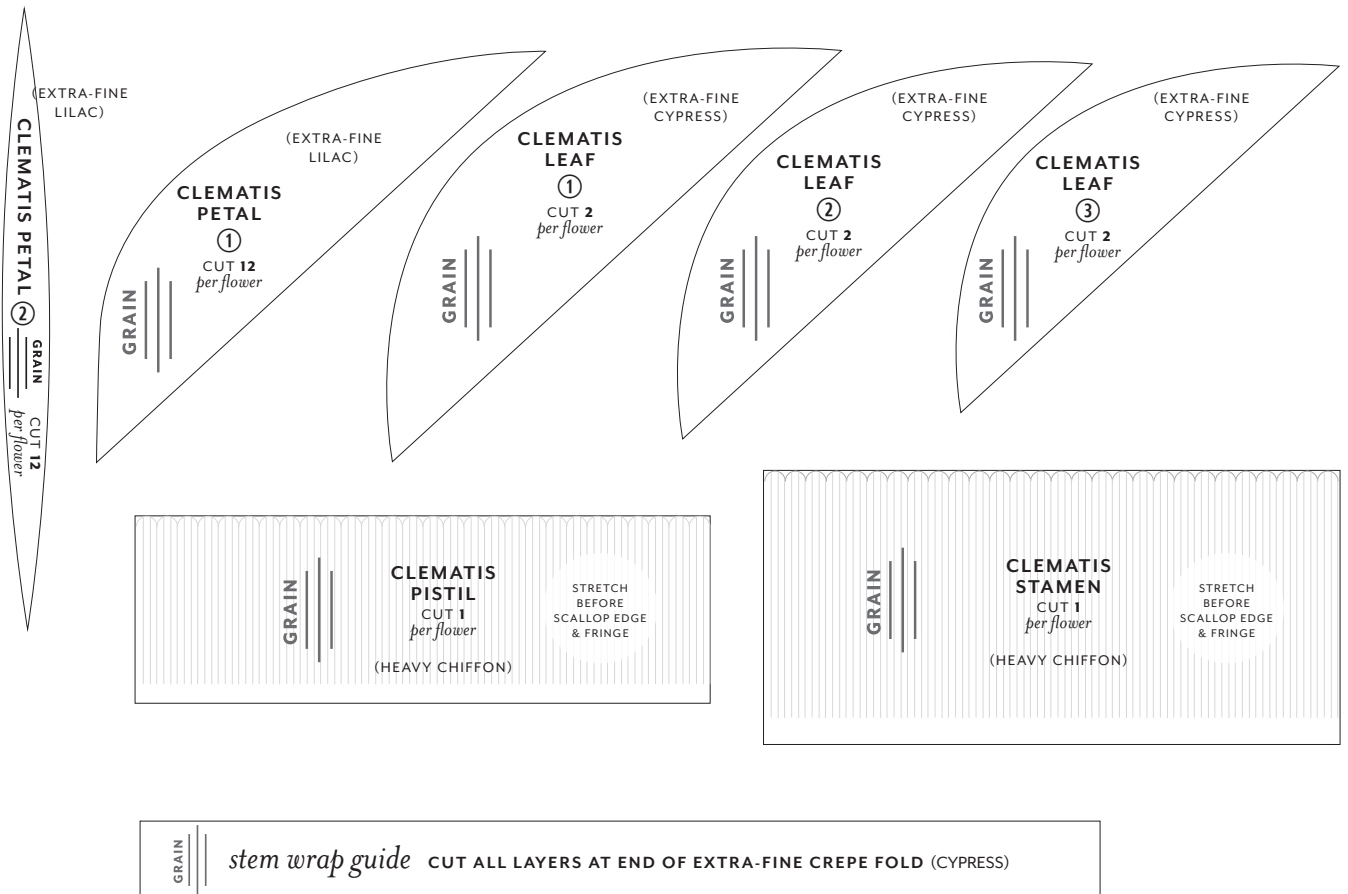

japanese anemone

MADE FROM DOUBLE-SIDED CREPE PAPER

clematis

PETALS & LEAVES FROM EXTRA-FINE CREPE PAPER AND STAMEN FROM HEAVY CREPE PAPER

pink cosmos flower PETALS FROM EXTRA-FINE CREPE PAPER & STAMEN FROM HEAVY CREPE

sweet pea stem MADE FROM EXTRA-FINE CREPE PAPER

pink lemonade tulip PETALS FROM HEAVY CREPE PAPER & LEAVES FROM DOUBLE-SIDED CREPE